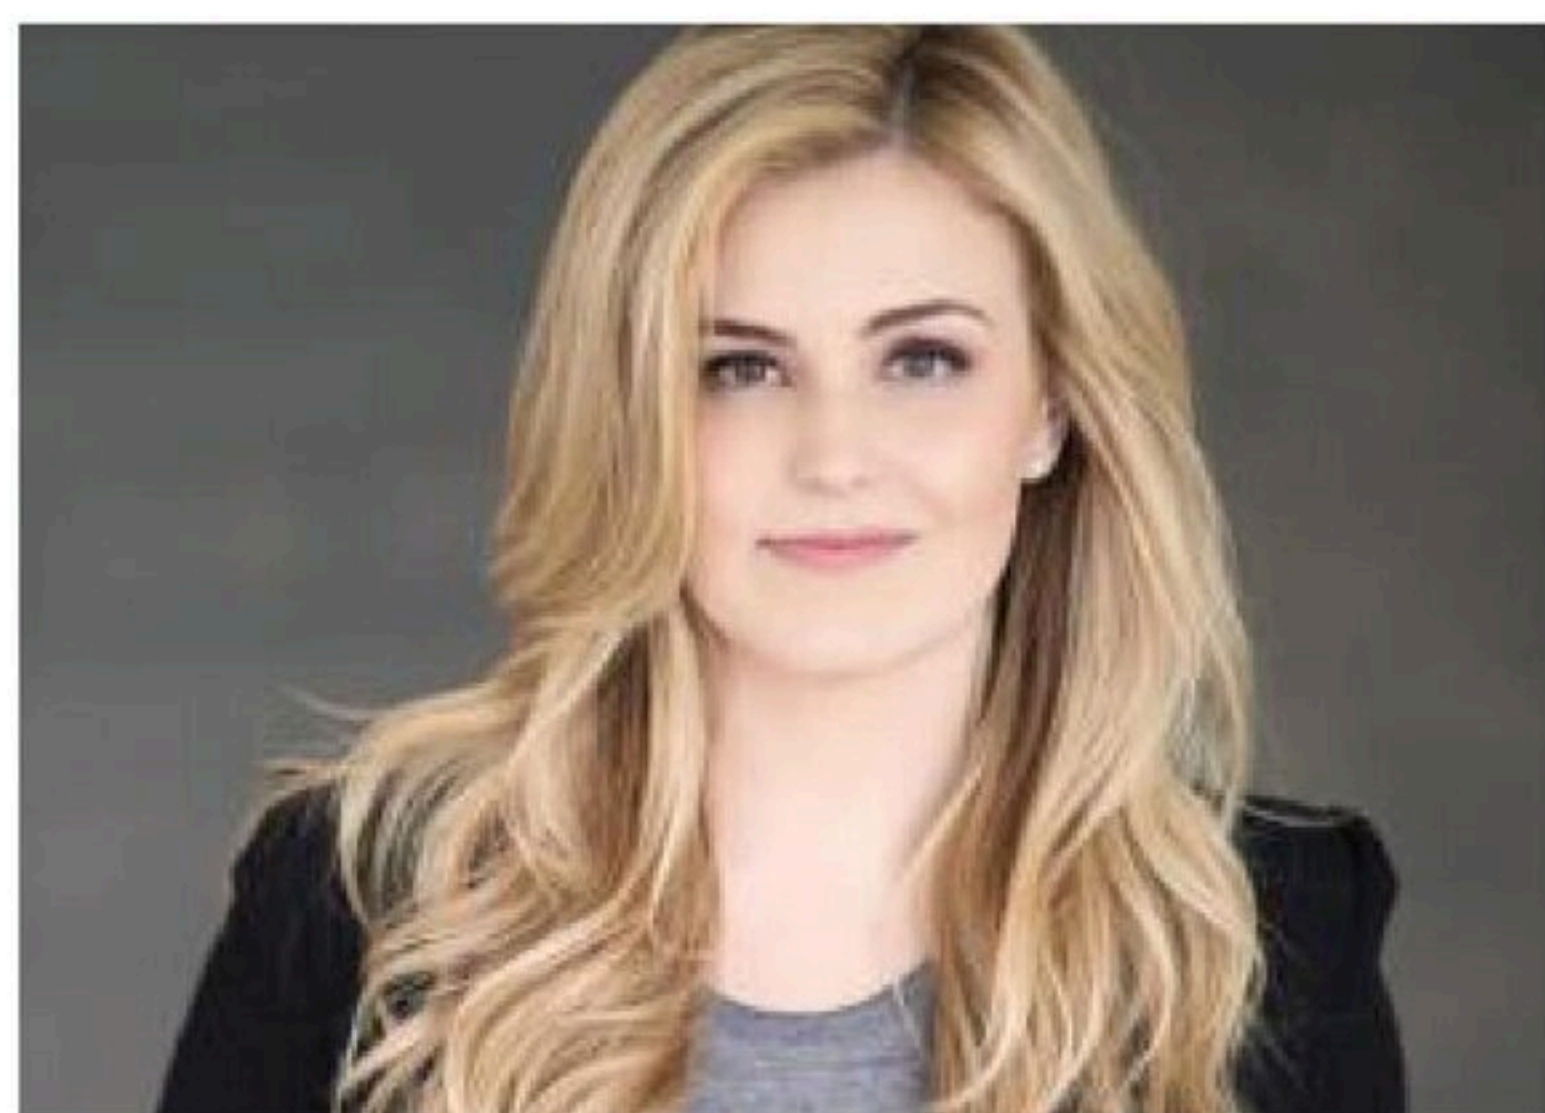

Tony-Nominated Producer And TV Actress Directs Her First Feature Film

THURSDAY, JUL. 29, 2021

Behind the scenes during "You're Not Safe Here" shoot

Rachel Annette Helson

"You're Not Safe Here" directed by Rachel Annette Helson to debut on Lifetime TV

BY ROBERTA GRIEFER

NEW YORK -- Female-driven thriller *You're Not Safe Here* will debut on Lifetime TV on July 31st, 2021 at 8pm. Directed by Rachel Annette Helson and produced by Shane O' Brien, Zach O' Brien and

Anthony del Negro of Stargazer Films, the film stars Haskiri Velazquez (lead of *Saved by the Bell*, 2021 *Entertainment Weekly* Breakout Star,) Nicky Whelan (*Hall Pass*, *Scrubs*) and Cleo Anthony (Spike Lee's *She's Gotta Have It*). Germany's Beta Film handles world sales. *You're Not Safe Here* follows Ava, a young pregnant woman. After fleeing from her abusive boyfriend, Ava is rescued from a car accident by a friendly married couple. While recovering at their home, however, the woman begins to fear the couple may actually have a sinister plan for her and her unborn baby.

The film marks the feature directorial debut for Helson who has appeared on-screen in TV shows like Steven Soderbergh's *The Knick*, as well as *Power* and *Law & Order: SVU*. Her directorial debut short film *Hatched* was chosen as a 2021 Bitpix Short of the Week, an Official Selection of HollyShorts, an Official Selection of StudioFest where she was chosen as a finalist director, and a Film Shortage Daily Short Pick. She was selected for the SHOOT 2019 New Directors Showcase and is a alumnus of the NYU Tisch School of the Arts and a member of the Alliance of Women Directors and Film